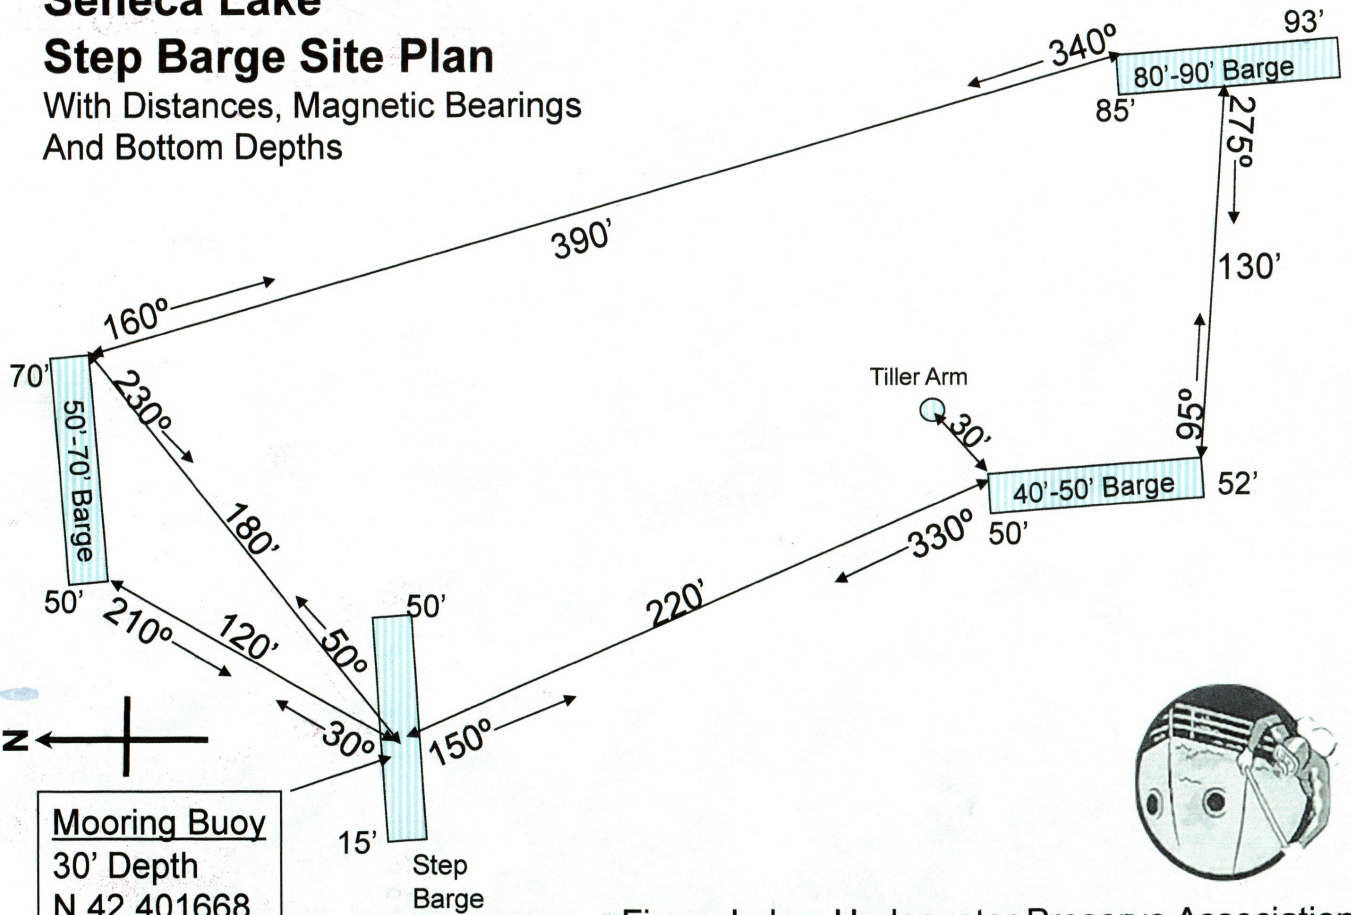

Seneca Lake Step Barge Site Plan

With Distances, Magnetic Bearings
And Bottom Depths

Finger Lakes Underwater Preserve Association
www.flupa.org